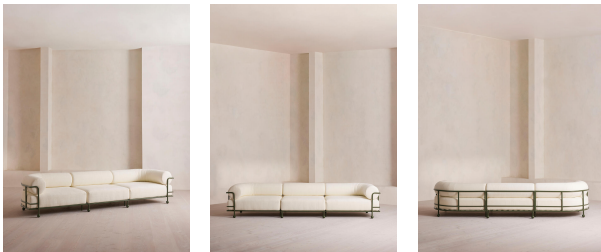

Gaspard Sofa, Four-seater Sofa, Off White, Uk

£7,995

Regular

£6,796

Membership

Sizes

4 Seater, 5 Seater

Product details

Our Gaspard outdoor sofa combines modular elements for flexible seating options with a 70s-inspired design. A deep olive green aluminium frame wraps around bolster cushions and extra-deep seats, upholstered in a neutral woven fabric that's suitable for outdoor use.

- Four-seater modular design
- 1970s-inspired wraparound shape
- Powder coated aluminium frame
- Outdoor-safe woven upholstery
- Bolster cushioning
- Extra-deep seats
- Removable cushions
- Inspired by 180 House

Composition: Frame: Stainless Steel, Filling:

Polyurethane Foam, Fabric: Maria Flora Ash, Off

White (100% Acrylic)

Fabric: Pattern

Feet: Plastic Glide

Removable cushions: Yes

Removable legs: No

Seat depth: 64.1cm