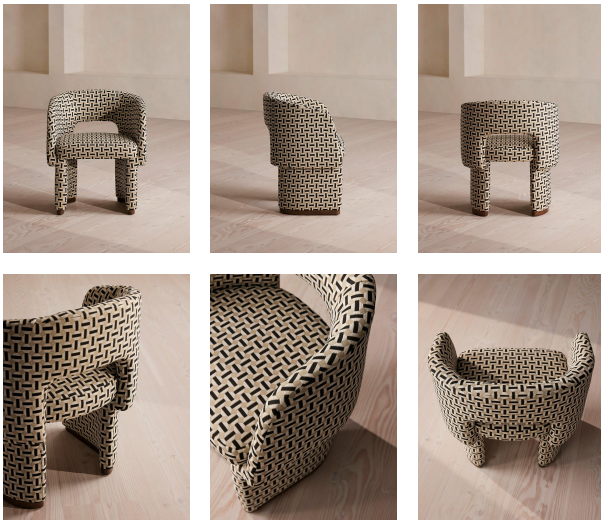

Morrell Outdoor Dining Chair, Geometric, Monochrome, Uk

£1,995

Regular

£1,696

Membership

Product details

We've taken a selection of our House designs and made them suitable for outdoors to bring the inside out. Included is the Morrell dining chair, a classic tub shape, fully upholstered in a bold floral linen to echo the vintage prints seen throughout Soho Farmhouse.

- Extension of our Morrell range
- Classic tub design
- Cut-out back
- Fully upholstered in monochrome geometric
- Engineered outdoor foam padding
- Inspired by Soho Farmhouse

Dimensions

Product dimensions: H76 x W63 x D54cm / H29.9 x W24.8 x D21.3"

Product weight: 18kg / 39.7lbs

Packaged or boxed dimensions: H78 x W65 x D55cm / H30.7 x W25.6 x D21.7"

Packaged or boxed weight: 23kg / 50.7lbs

Details

Assembly required: No

Care instructions: Professional upholstery cleaning advised. Cover when not in use.

Composition: Frame: Iroko and Plywood, Filling: R400H, 33/190, 30/80 Foam, Fabric: Elitis Farniente (80% Solution Dyed Polyoeфинic, 20% Solution Dyed Polysester)

Fabric: Pattern

Feet: Iroko

Removable cushions: No