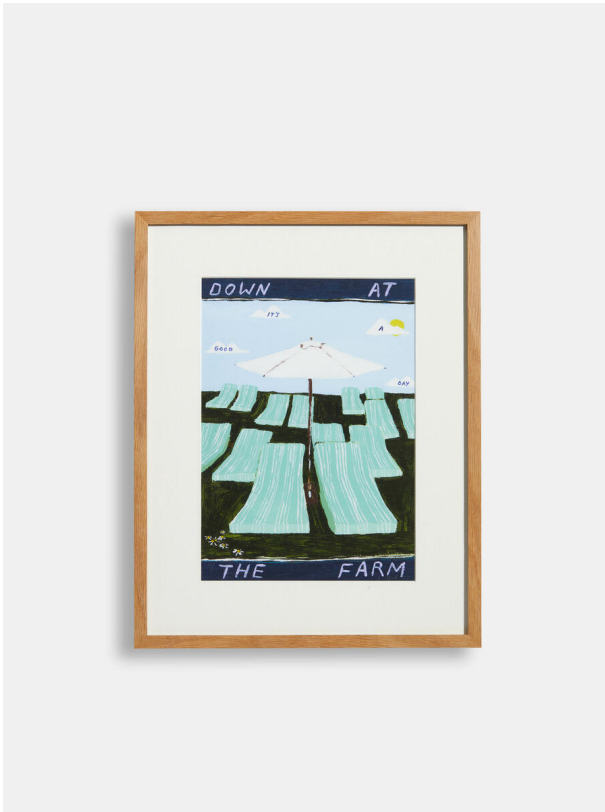

## Lucy Mahon Farmhouse Print, A4 Oak Frame

£250 Regular

£213 Membership

### Product details

London-based artist and Shoreditch House member, Lucy Mahon, is putting her playful stamp on Soho Home with a limited-edition collection of prints. Inspired by Soho Farmhouse in the Oxfordshire countryside, this colourful artwork will bring a touch of Mahon's optimistic style onto your own walls, mounted in a solid oak frame.

### Details

Medium: Paper Print

Frame: Oak Frame with Glass