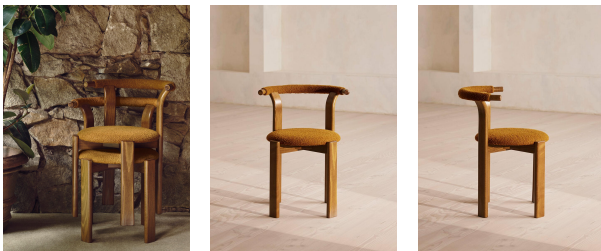

Dimensions

Product dimensions: H74.5 x W60 x D55.5cm / H29.3 x W23.6 x D21.9"

Product weight: 7.6kg / 16.8lbs