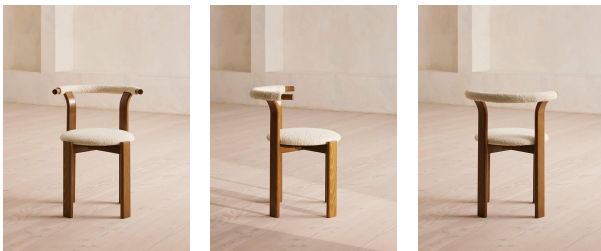

Dimensions

Product dimensions: H74.5 x W60 x D55.5cm / H29.3 x W23.6 x D21.9"

Product weight: 7.6kg / 16.8lbs

Details

Assembly required: No

Care instructions: Professional upholstery cleaning only

Composition: 70% Acrylic, 23% Polyester, 7% Cotton

Fabric: Boucle

Feet: Beech

Filling: 100% Foam

Frame: Beech

Material: Beech with boucle upholstery

Removable cushions: Yes

Removable legs: No

Seat height: 49cm