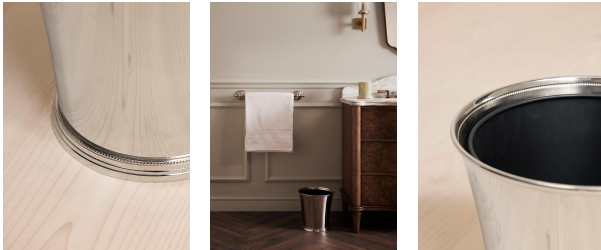

Charlton Nickel Bin

£295 Regular

£251 Membership

Product details

Inspired by the bathrooms at Soho House Paris, our Charlton range is a contemporary twist on vintage hardware. Designed in-house, it's crafted from high-shine nickel with a fluted shape and decorative edge detailing, drawing influences from antique Parisian candleholders. Pair with other pieces from the collection.

- Bathroom bin
- High-shine nickel
- Designed in-house
- Fluted shape with decorative edge detailing
- Inspired by Soho House Paris

Dimensions

Product dimensions: H29 x W28.5 x D28.5cm / H11.4 x W11.2 x D11.2"

Construction: Indoor

Material: Nickel

Watertight: No