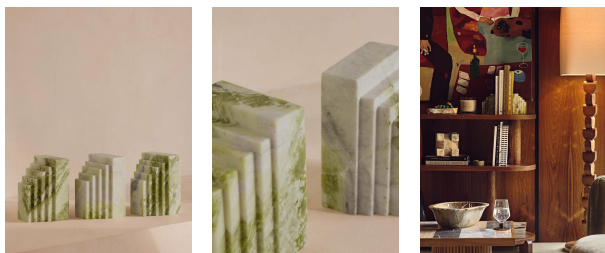

Details

Assembly required: No

Bathroom safe: No

Care instructions: Fragile, handle with care. Wipe with a damp cloth

Construction: Indoor

Material: Marble

Watertight: No