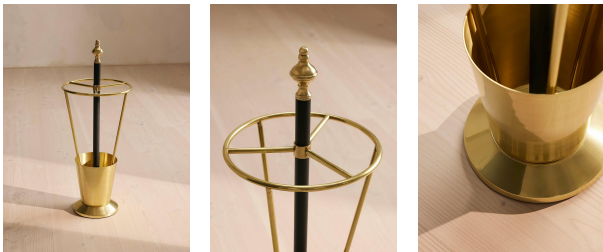

### Product details

Our Casis umbrella stand is a classic design inspired by the interiors of Dean Street Townhouse. Two-tone brass is contrasted with blackened brass details with a decorative finial, while the solid angular base adds modern elegance to a traditional style.

- Two-tone brass umbrella stand
- Blackened brass details
- Decorative finial
- Solid angular base
- Inspired by Dean Street Townhouse

### Dimensions

Product dimensions: H34 x W34 x D87cm / H13.4 x W13.4 x D34.3"

Product weight: 6.5kg / 14.3lbs

Packaged or boxed dimensions: H82 x W43 x D44cm / H32.3 x W16.9 x D17.3"

Packaged or boxed weight: 8.5kg / 18.7lbs