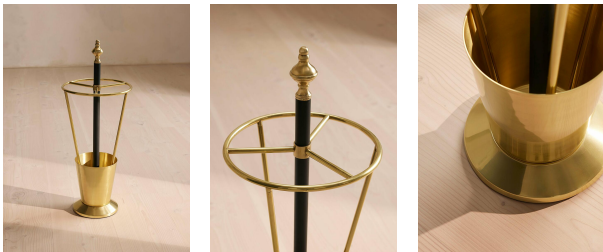

Casis Umbrella Stand

£395 Regular

£336 Membership

Product details

Our Casis umbrella stand is a classic design inspired by the interiors of Dean Street Townhouse. Two-tone brass is contrasted with blackened brass details with a decorative finial, while the solid angular base adds modern elegance to a traditional style.

- Two-tone brass umbrella stand
- Blackened brass details
- Decorative finial
- Solid angular base
- Inspired by Dean Street Townhouse

Dimensions

Product dimensions: H34 x W34 x D87cm / H13.4 x W13.4 x D34.3"

Composition: Brass

Construction: Indoor

Material: Brass

Watertight: Yes