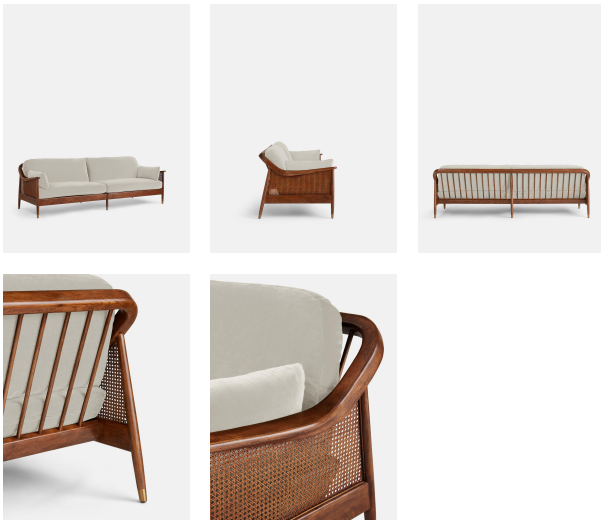

Atlanta Four Seater Sofa, Velvet, Porcelain

£3,795 Regular

£3,226 Membership

Available in

- | | | | |
|---|---------------------|---|------------------|
|  | Velvet Olive |  | Velvet Rust |
|  | Velvet Lichen |  | Velvet Camel |
|  | Velvet Royal Blue |  | Velvet Porcelain |
|  | Velvet Mustard |  | Velvet Taupe |
|  | Velvet Antique Rose |  | Velvet Grey Blue |

Product details

The Atlanta four-seater sofa has been upholstered in velvet for a rich depth of color and texture. A solid oak frame and natural rattan paneling play with contrasting textures, while a spindle back, capped feet and antique brass detail echo the styles seen throughout Shoreditch House. Solid oak four-seater sofa Upholstered in velvet Natural rattan paneling Antique brass detailing Capped feet Comes in other sizes Available in other fabrics Inspired by Shoreditch House

Dimensions

H80.01 x W250.83 x D87cm / H31.5 x W99 x D34.3"

Weight

56.8kg / 125.2lbs

Details

Arm height: 61cm

Assembly required: No

Care instructions: Professional Upholstery

Cleaning only

Composition: 85% Cotton 15% Polyester (100% Cotton pile)

Fabric: Velvet

Feet: Oak

Filling: Foam, feather down and fiber

Frame: Oak and Cane

Removable cushions: Yes

Removable legs: No