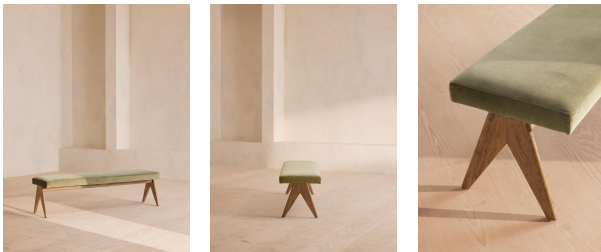

Hayward Bench, Velvet, Lichen

£395 Regular

£316 Membership

Product details

An extension of our Hayward range, this bench can be used in your dining room, or as additional seating in the bedroom at the foot of the bed. Designed with solid oak legs, it features an upholstered cotton velvet cushion for comfort and takes its cues from 180 House.

- Solid oak legs
- Engineered hardwood frame
- Upholstered cotton velvet cushion
- Use in the living room or bedroom
- Inspired by 180 House

Dimensions

Product dimensions: H46 x W160 x D44cm / H18 x W63 x D17"

Care instructions: Professional upholstery cleaning only

Composition: 85% Cotton, 15% Polyester (100% Cotton Pile)

Fabric: Velvet

Feet: Oak

Filling: Foam and fibre

Frame: Oak and Birch

Removable cushions: No

Removable legs: No

Seat depth: 43.8cm

Seat height: 45.7cm

Seat width: 160cm