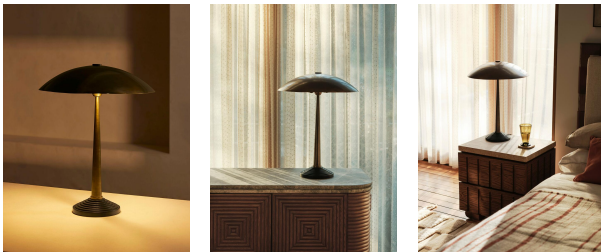

Ethan Table Lamp

£495

Regular

£421

Membership

Product details

Our Ethan table lamp adds vintage-inspired materiality to your lighting scheme, inspired by Soho House Nashville. The metal-spun shade in solid brass is complemented with a patina finish and stepped detail to the base for another element of texture. Plug in and place on a side table in the hallway or living room.

- Metal table lamp
- Spun metal shade in solid brass
- Patina antique-brass finishes
- Stepped detail at base
- Inspired by Soho House Nashville

Dimensions

Product dimensions: H55 x W43 x D43cm / H22 x W17 x D17"

Product weight: 9kg / 19.8lbs

Packaged or boxed dimensions: H53 x W65 x D42cm / H20.9 x W25.6 x D16.5"

Packaged or boxed weight: 9.2kg / 20.3lbs

Details

Assembly required: Yes

Base dimensions: H44 x D18cm

Bulb required: 2 / E14 / 4W Maximum