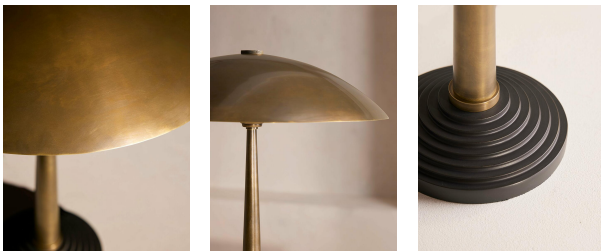

Dimensions

Product dimensions: H55 x W43 x D43cm / H22 x W17 x D17"

Product weight: 9kg / 19.8lbs

Packaged or boxed dimensions: H53 x W65 x D42cm / H20.9 x W25.6 x D16.5"

Packaged or boxed weight: 9.2kg / 20.3lbs