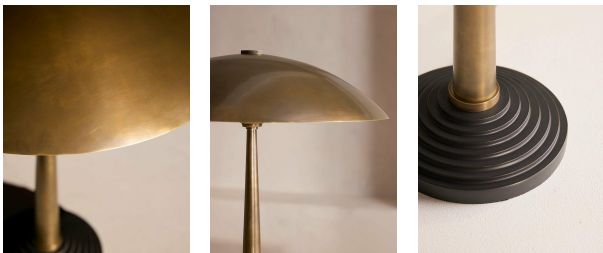

Dimensions

Product dimensions: H55 x W43 x D43cm / H22 x W17 x D17"

Product weight: 9kg / 19.8lbs

Packaged or boxed dimensions: H53 x W65 x D42cm / H20.9 x W25.6 x D16.5"

Packaged or boxed weight: 9.2kg / 20.3lbs