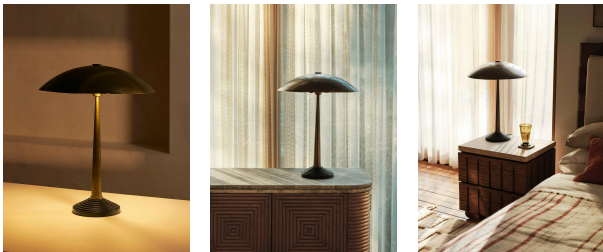

### Product details

Our Ethan table lamp adds vintage-inspired materiality to your lighting scheme, inspired by Soho House Nashville. The metal-spun shade in solid brass is complemented with a patina finish and stepped detail to the base for another element of texture. Plug in and place on a side table in the hallway or living room.

- Metal table lamp
- Spun metal shade in solid brass
- Patina antique-brass finishes
- Stepped detail at base
- Inspired by Soho House Nashville