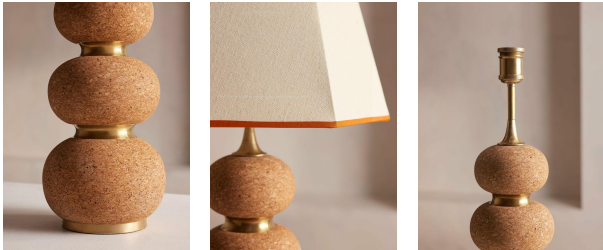

Dimensions

Product dimensions: H90 x W40 x D35cm / H35 x W16 x D14"

Product weight: 8kg / 17.6lbs

Packaged or boxed dimensions: H84 x W44 x D42cm / H33.1 x W17.3 x D16.5"

Packaged or boxed weight: 7.6kg / 16.8lbs