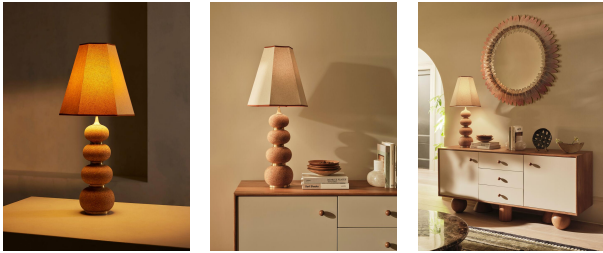

Naomi Table Lamp

£495 Regular

£421 Membership

Product details

The Naomi table lamp plays to our use of mixing materials and shapes when it comes to lighting. A tiered cork base has been partitioned with real brass collars for a sculptural silhouette, while the boxy linen shade and rust-coloured trim adds a subtle pop of colour to this unique piece, inspired by vintage lighting styles found in Soho House Holloway.

- Vintage-inspired table lamp
- Tiered cork base
- Sculptural silhouette
- Real brass collars
- 100% linen shade with trim
- Inspired by Soho House Holloway

Dimensions

Product dimensions: H90 x W40 x D35cm / H35 x W16 x D14"