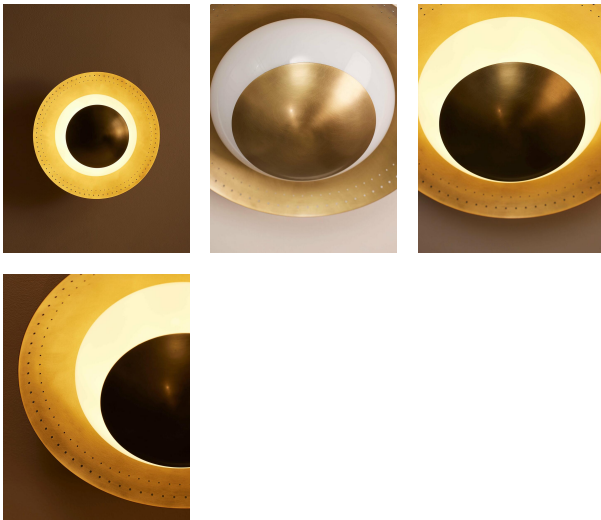

Leon Flush Light

£395

Regular

£336

Membership

Product details

Adding a vintage-inspired feel to your lighting scheme, our Leon flush light sits close to the ceiling in a disc-shaped design. An opal globe light rests between a spun solid brass shade with perforated detail and a brass cap. This allows for a soft and flattering ring of light, ideal in the bathroom, to recreate the lighting of White City House.

- Vintage-inspired flush light
- Bathroom-safe
- Spun solid brass shade
- Perforated detail
- Brass cap
- Milky opal globe light
- Inspired by White City House

Dimensions

Product dimensions: H18 x W40 x D40cm / H7 x W16 x D16"