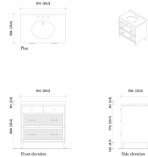

Please note, our delivery service does not include installation. We advise asking a qualified person to install your vanity unit.

Dimensions

H95.9 x W91.4 x D58.4cm / H37.8 x W36 x D23"

Weight

93kg / 205lbs

Details

Assembly required: Yes
Backsplash included?: Yes
Basin overflow?: Yes
Care instructions: To keep your vanity unit in the best condition, we advise the following suggestions. Although our vanity tops are hardwearing, prevent placing sharp objects or excessive heat on the surface as this will cause irreversible damage. Care should also be taken not to drop any heavy objects onto the top as the surface may crack. For general cleaning, use a damp, soapy cloth. We also advise dusting often using a clean, soft, dry and lint-free cloth. All spills, including corrosive liquids and make-up should be wiped off immediately without the use of bleach products, scouring pads or multi-surface cleaners. Avoid leaving water to lie on the surface as our bathroom vanity units are water-resistant but not waterproof.
Clearance: 12cm
Counter thickness: 3.6cm
Drawer dimensions: H20 x W83 x D49cm
Feet: Plastic glide
Finish: Aged Oak, Blackened Brass and honed Marble
Frame: Oak Wood, EU beech Wood and moisture-resistant MDF
Handles: Steel
Material: Oak Wood, Beech Wood, Poplar Wood, moisture-resistant MDF, moisture resistant Plywood, Oak Veneer, Okoume Veneer, Rattan Cane webbing, Carrara Marble, Ceramic sink, Steel and Aluminium
Removable legs: No
Sink dimensions: H19.2 x W54.2 x D44.4cm
Sink included?: Yes
Sink installation: Undermount
Tap hole diameter: 3.5cm
Taps included?: No
Type of tap: Mixer tap