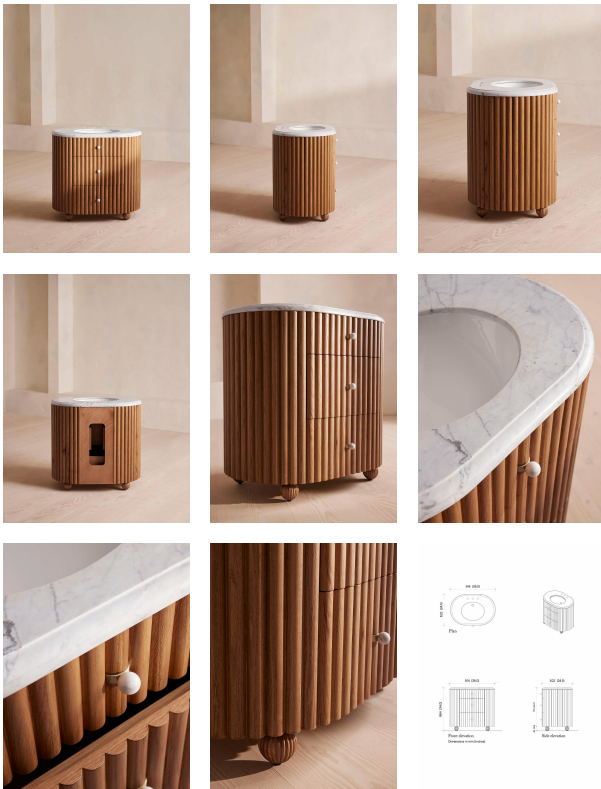

Carlisle Single Vanity, Carrara Marble

£2,995 Regular

£2,546 Membership

Product details

Inspired by Holloway House, our Carlisle single vanity unit adds a touch of refined design to your bathroom. The wraparound style features a polished Carrara marble top sourced from Italy, which is characterised by a white base with subtle grey veining, alongside a ceramic sink. Solid oak ribbed panelling and matching Carrara marble handles bring this design together, complete with solid oak carved feet and two drawers for storage.

- Single vanity unit with a ceramic sink
 - Three tap holes
 - Wraparound shape
 - Polished Carrara marble top sourced from Italy
 - Solid oak ribbed panelling
 - Natural oak finish
 - One faux drawer and two storage drawers
 - Carrara marble and antique brass-finish handles
 - Solid oak carved feet
 - Styled with Lefroy Brooks Janey Mac taps in brushed brass and Portland Stone Skinny Metro tiles by Bert & May
 - Inspired by Soho House Holloway
- Please note, our delivery service does not include installation. We advise asking a qualified person to install your vanity unit.