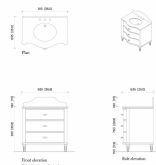

Dimensions

Product dimensions: H110.1 x W93.5 x D63.5cm / H43.3 x W36.8 x D25"

Product weight: 93kg / 205lbs

Number of boxes: 2

Details

Assembly required: Yes
Backsplash included?: Yes
Basin overflow?: Yes
Care instructions: To keep your vanity unit in the best condition, we advise the following suggestions. Although our vanity tops are hardwearing, prevent placing sharp objects or excessive heat on the surface as this will cause irreversible damage. Care should also be taken not to drop any heavy objects onto the top as the surface may crack. For general cleaning, use a damp, soapy cloth. We also advise dusting often using a clean, soft, dry and lint-free cloth. All spills, including corrosive liquids and make-up should be wiped off immediately without the use of bleach products, scouring pads or multi-surface cleaners. Avoid leaving water to lie on the surface as our bathroom vanity units are water-resistant but not waterproof.
Clearance: 15cm
Counter thickness: 3.6cm
Drawer dimensions: H15.5 x W73.5 x D45cm
Feet: Plastic glide
Finish: Mid-tone Olive Ash Burl, Antique Brass and honed Marble
Frame: Acacia Wood, Poplar Wood, Ash Wood and moisture-resistant MDF
Handles: Carrara marble and steel
Material: Acacia Wood, Ash Wood, Poplar Wood, moisture-resistant MDF, moisture-resistant Plywood, Oak Veneer, Olive Ash Burl Veneer, Okoume Veneer, Arabescato Corchia Marble, Carrara Marble, Ceramic sink and Steel
Removable legs: No
Sink dimensions: H19.2 x W54.2 x D44.4cm
Sink included?: Yes
Sink installation: Undermount
Tap hole diameter: 3.5cm
Taps included?: No
Type of tap: Mixer tap