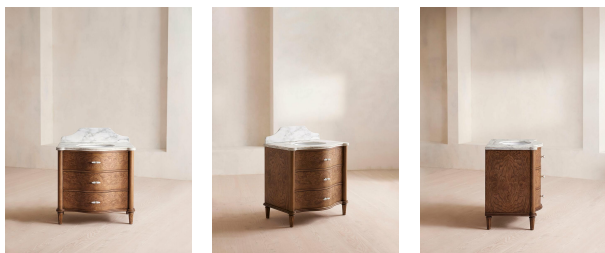

Valerie Single Vanity, Arabescato Marble

£3,995

Regular

£3,396

Membership

Product details

Mirroring the 1940s-inspired glamour of Soho House Paris, our Valerie single vanity unit is ideal for recreating the House's bathroom set-up in your own home. The classic front curved silhouette has been created with a solid ash frame and an olive ash burl finish. Arabescato Corchia marble on the top and backsplash elevates the wood exterior, complemented with Carrara marble handles.

- Single vanity unit with a ceramic sink
 - Three tap holes
 - Solid ash frame
 - Olive ash burl wood finish
 - Arabescato honed marble top and backsplash
 - One faux drawer and two drawers for storage
 - Honed Carrara marble and antique brass handles
 - Double bullnose marble edge detail
 - Classic front curved silhouette
 - Styled with Lefroy Brooks Classic taps in aged brass'
 - Inspired by Soho House Paris
- Please note, our delivery service does not include installation. We advise asking a qualified person to install your vanity unit.