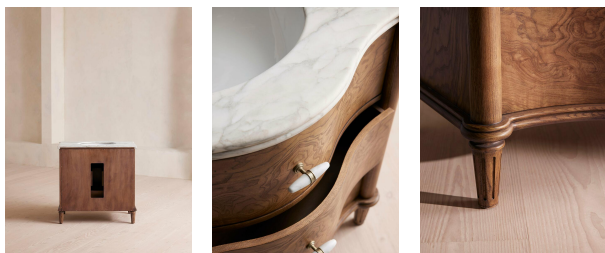

Valerie Single Vanity, Arabescato Marble

£3,995

Regular

£3,396

Membership

Product details

Mirroring the 1940s-inspired glamour of Soho House Paris, our Valerie single vanity unit is ideal for recreating the House's bathroom set-up in your own home. The classic front curved silhouette has been created with a solid ash frame and an olive ash burl finish. Arabescato Corchia marble on the top and backsplash elevates the wood exterior, complemented with Carrara marble handles.

- Single vanity unit with a ceramic sink
 - Three tap holes
 - Solid ash frame
 - Olive ash burl wood finish
 - Arabescato honed marble top and backsplash
 - One faux drawer and two drawers for storage
 - Honed Carrara marble and antique brass handles
 - Double bullnose marble edge detail
 - Classic front curved silhouette
 - Styled with Lefroy Brooks Classic taps in aged brass'
 - Inspired by Soho House Paris
- Please note, our delivery service does not include installation. We advise asking a qualified person to install your vanity unit.