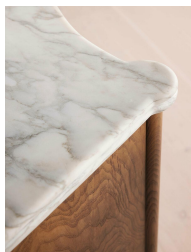

Valerie Single Vanity, Arabescato Marble

£3,995

Regular

£3,396

Membership

Product details

Mirroring the 1940s-inspired glamour of Soho House Paris, our Valerie single vanity unit is ideal for recreating the House's bathroom set-up in your own home. The classic front curved silhouette has been created with a solid ash frame and an olive ash burl finish. Arabescato Corchia marble on the top and backsplash elevates the wood exterior, complemented with Carrara marble handles.

- Single vanity unit with a ceramic sink
 - Three tap holes
 - Solid ash frame
 - Olive ash burl wood finish
 - Arabescato honed marble top and backsplash
 - One faux drawer and two drawers for storage
 - Honed Carrara marble and antique brass handles
 - Double bullnose marble edge detail
 - Classic front curved silhouette
 - Styled with Lefroy Brooks Classic taps in aged brass'
 - Inspired by Soho House Paris
- Please note, our delivery service does not include installation. We advise asking a qualified person to install your vanity unit.