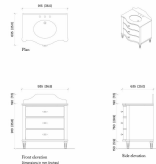

Dimensions

Product dimensions: H110.1 x W93.5 x D63.5cm /
H43.3 x W36.8 x D25"

Product weight: 93kg / 205lbs

Number of boxes: 2

Details

Assembly required: Yes
Backsplash included?: Yes
Basin overflow?: Yes
Care instructions: To keep your vanity unit in the best condition, we advise the following suggestions. Although our vanity tops are hardwearing, prevent placing sharp objects or excessive heat on the surface as this will cause irreversible damage. Care should also be taken not to drop any heavy objects onto the top as the surface may crack. For general cleaning, use a damp, soapy cloth. We also advise dusting often using a clean, soft, dry and lint-free cloth. All spills, including corrosive liquids and make-up should be wiped off immediately without the use of bleach products, scouring pads or multi-surface cleaners. Avoid leaving water to lie on the surface as our bathroom vanity units are water-resistant but not waterproof.
Clearance: 15cm
Counter thickness: 3.6cm
Drawer dimensions: H15.5 x W73.5 x D45cm
Feet: Plastic glide
Finish: Mid-tone Olive Ash Burl, Antique Brass and honed Marble
Frame: Acacia Wood, Poplar Wood, Ash Wood and moisture-resistant MDF
Handles: Carrara marble and steel
Material: Acacia Wood, Ash Wood, Poplar Wood, moisture-resistant MDF, moisture-resistant Plywood, Oak Veneer, Olive Ash Burl Veneer, Okoume Veneer, Arabescato Corchia Marble, Carrara Marble, Ceramic sink and Steel
Removable legs: No
Sink dimensions: H19.2 x W54.2 x D44.4cm
Sink included?: Yes
Sink installation: Undermount
Tap hole diameter: 3.5cm
Taps included?: No
Type of tap: Mixer tap