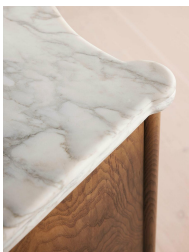

Valerie Single Vanity, Arabescato Marble

£3,995

Regular

£3,396

Membership

Product details

Mirroring the 1940s-inspired glamour of Soho House Paris, our Valerie single vanity unit is ideal for recreating the House's bathroom set-up in your own home. The classic front curved silhouette has been created with a solid ash frame and an olive ash burl finish. Arabescato Corchia marble on the top and backsplash elevates the wood exterior, complemented with Carrara marble handles.

- Single vanity unit with a ceramic sink
 - Three tap holes
 - Solid ash frame
 - Olive ash burl wood finish
 - Arabescato honed marble top and backsplash
 - One faux drawer and two drawers for storage
 - Honed Carrara marble and antique brass handles
 - Double bullnose marble edge detail
 - Classic front curved silhouette
 - Styled with Lefroy Brooks Classic taps in aged brass'
 - Inspired by Soho House Paris
- Please note, our delivery service does not include installation. We advise asking a qualified person to install your vanity unit.