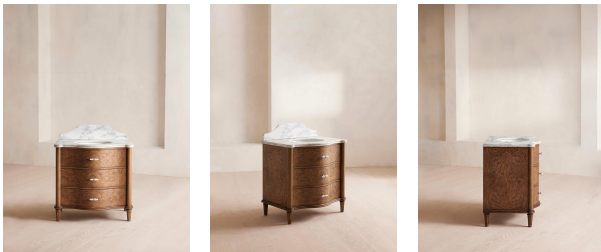

Valerie Single Vanity, Arabescato Marble

£3,995

Regular

£3,396

Membership

Product details

Mirroring the 1940s-inspired glamour of Soho House Paris, our Valerie single vanity unit is ideal for recreating the House's bathroom set-up in your own home. The classic front curved silhouette has been created with a solid ash frame and an olive ash burl finish. Arabescato Corchia marble on the top and backsplash elevates the wood exterior, complemented with Carrara marble handles.

- Single vanity unit with a ceramic sink
 - Three tap holes
 - Solid ash frame
 - Olive ash burl wood finish
 - Arabescato honed marble top and backsplash
 - One faux drawer and two drawers for storage
 - Honed Carrara marble and antique brass handles
 - Double bullnose marble edge detail
 - Classic front curved silhouette
 - Styled with Lefroy Brooks Classic taps in aged brass'
 - Inspired by Soho House Paris
- Please note, our delivery service does not include installation. We advise asking a qualified person to install your vanity unit.