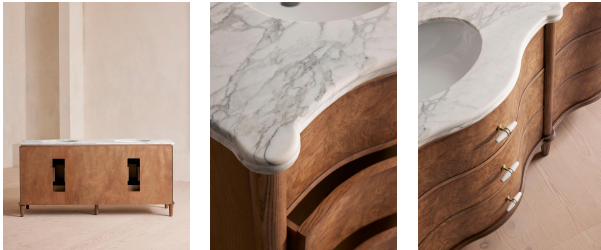

Dimensions

Product dimensions: H109.8 x W191 x D63.5cm / H43.2 x W75.2 x D25"

Product weight: 185kg / 407.9lbs

Number of boxes: 2