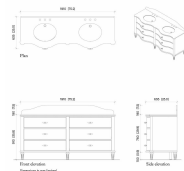

Dimensions

Product dimensions: H109.8 x W191 x D63.5cm / H43.2 x W75.2 x D25"

Product weight: 185kg / 407.9lbs

Number of boxes: 2

Details

Assembly required: Yes
Backsplash included?: Yes
Basin overflow?: Yes
Care instructions: To keep your vanity unit in the best condition, we advise the following suggestions. Although our vanity tops are hardwearing, prevent placing sharp objects or excessive heat on the surface as this will cause irreversible damage. Care should also be taken not to drop any heavy objects onto the top as the surface may crack. For general cleaning, use a damp, soapy cloth. We also advise dusting often using a clean, soft, dry and lint-free cloth. All spills, including corrosive liquids and make-up should be wiped off immediately without the use of bleach products, scouring pads or multi-surface cleaners. Avoid leaving water to lie on the surface as our bathroom vanity units are water-resistant but not waterproof.
Clearance: 15cm
Counter thickness: 3.6cm
Drawer dimensions: H15.5 x W82 x D39cm
Feet: Plastic glide
Finish: Mid-tone Olive Ash Burl, Antique Brass and honed Marble
Frame: Acacia Wood, Poplar Wood, Ash Wood and moisture-resistant MDF
Handles: Carrara marble and steel
Material: Acacia Wood, Ash Wood, Poplar Wood, moisture-resistant MDF, moisture-resistant Plywood, Oak Veneer, Olive Ash Burl Veneer, Okoume Veneer, Arabescato Corchia Marble, Carrara Marble, Ceramic sink and Steel
Removable legs: No
Sink dimensions: H19.2 x W54.2 x D44.4cm
Sink included?: Yes
Sink installation: Undermount
Tap hole diameter: 3.5cm
Taps included?: No
Type of tap: Mixer tap