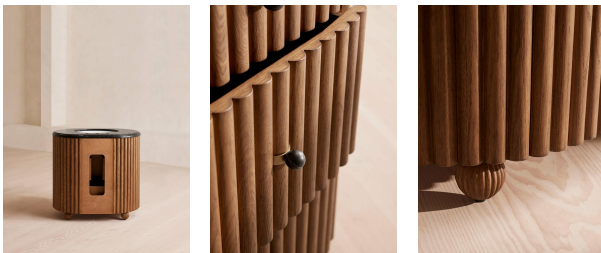

Carlisle Single Vanity, Black Marquina Marble

£2,995 Regular

£2,546 Membership

Product details

Inspired by Soho House Holloway, our Carlisle single vanity unit adds a touch of refined design to your bathroom. The wraparound style features a polished black Marquina marble top sourced from Spain, which is characterised by a black base with white veining and crystallisation, alongside a ceramic sink. Dark mid-tone oak ribbed panelling and matching Carrara marble handles bring this design together, complete with solid oak carved feet and two drawers for storage.

- Single vanity unit with a ceramic sink
 - Three tap holes
 - Wraparound shape
 - Polished black Marquina marble top sourced from Spain
 - Solid oak ribbed panelling
 - Dark mid-tone oak finish
 - One faux drawer and two storage drawers
 - Marquina marble and antique brass-finish handles
 - Solid oak carved feet
 - Styled with Lefroy Brooks Janey Mac taps in brushed brass and Portland Stone Skinny Metro tiles by Bert & May
 - Inspired by Soho House Holloway
- Please note, our delivery service does not include installation. We advise asking a qualified person to install your vanity unit.