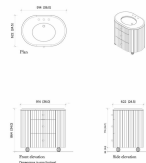

Dimensions

H86.4 x W91.4 x D62.2cm / H34 x W36 x D24.5"

Weight

87kg / 191.8lbs

Details

Assembly required: Yes
Backsplash included?: No
Basin overflow?: Yes
Care instructions: To keep your vanity unit in the best condition, we advise the following suggestions. Although our vanity tops are hardwearing, prevent placing sharp objects or excessive heat on the surface as this will cause irreversible damage. Care should also be taken not to drop any heavy objects onto the top as the surface may crack. For general cleaning, use a damp, soapy cloth. We also advise dusting often using a clean, soft, dry and lint-free cloth. All spills, including corrosive liquids and make-up should be wiped off immediately without the use of bleach products, scouring pads or multi-surface cleaners. Avoid leaving water to lie on the surface as our bathroom vanity units are water-resistant but not waterproof.
Clearance: 8cm
Counter thickness: 2.9cm
Drawer dimensions: H20 x W46.5 x D44cm
Feet: Plastic glide
Finish: Mid-tone Oak, Antique Brass and polished Marble
Frame: Poplar Wood, Acacia Wood and moisture-resistant MDF
Handles: Black Marquina marble and steel
Material: Oak Wood, Acacia Wood, Poplar Wood, moisture-resistant MDF, moisture-resistant Plywood, Oak Veneer, Okoume Veneer, Black Marquina Marble, Ceramic sink, Steel and Aluminium
Removable legs: No
Sink dimensions: H19.2 x W54.2 x D44.4cm
Sink included?: Yes
Sink installation: Undermount
Tap hole diameter: 3.5cm
Taps included?: No
Type of tap: Mixer tap