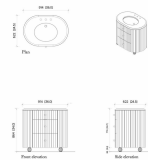

Dimensions

Product dimensions: H86.4 x W91.4 x D62.2cm / H34 x W36 x D24.5"

Product weight: 87kg / 191.8lbs

Number of boxes: 2

Details

Assembly required: Yes
Backsplash included?: No
Basin overflow?: Yes
Care instructions: To keep your vanity unit in the best condition, we advise the following suggestions. Although our vanity tops are hardwearing, prevent placing sharp objects or excessive heat on the surface as this will cause irreversible damage. Care should also be taken not to drop any heavy objects onto the top as the surface may crack. For general cleaning, use a damp, soapy cloth. We also advise dusting often using a clean, soft, dry and lint-free cloth. All spills, including corrosive liquids and make-up should be wiped off immediately without the use of bleach products, scouring pads or multi-surface cleaners. Avoid leaving water to lie on the surface as our bathroom vanity units are water-resistant but not waterproof.
Clearance: 8cm
Counter thickness: 2.9cm
Drawer dimensions: H20 x W46.5 x D44cm
Feet: Plastic glide
Finish: Mid-tone Oak, Antique Brass and polished Marble
Frame: Poplar Wood, Acacia Wood and moisture-resistant MDF
Handles: Black Marquina marble and steel
Material: Oak Wood, Acacia Wood, Poplar Wood, moisture-resistant MDF, moisture-resistant Plywood, Oak Veneer, Okoume Veneer, Black Marquina Marble, Ceramic sink, Steel and Aluminium
Removable legs: No
Sink dimensions: H19.2 x W54.2 x D44.4cm
Sink included?: Yes
Sink installation: Undermount
Tap hole diameter: 3.5cm
Taps included?: No
Type of tap: Mixer tap