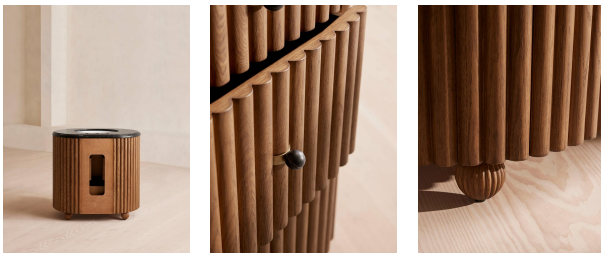

Carlisle Single Vanity, Black Marquina Marble

£2,995

Regular

£2,546

Membership

Product details

Inspired by Soho House Holloway, our Carlisle single vanity unit adds a touch of refined design to your bathroom. The wraparound style features a polished black Marquina marble top sourced from Spain, which is characterised by a black base with white veining and crystallisation, alongside a ceramic sink. Dark mid-tone oak ribbed panelling and matching Carrara marble handles bring this design together, complete with solid oak carved feet and two drawers for storage.

Single vanity unit with a ceramic sink Three tap holes Wraparound shape Polished black Marquina marble top sourced from Spain Solid oak ribbed panelling Dark mid-tone oak finish One faux drawer and two storage drawers Marquina marble and antique brass-finish handles Solid oak carved feet Styled with Lefroy Brooks Janey Mac taps in brushed brass and Portland Stone Skinny Metro tiles by Bert & May Inspired by Soho House Holloway Please note, our delivery service does not include installation. We advise asking a qualified person to install your vanity unit.