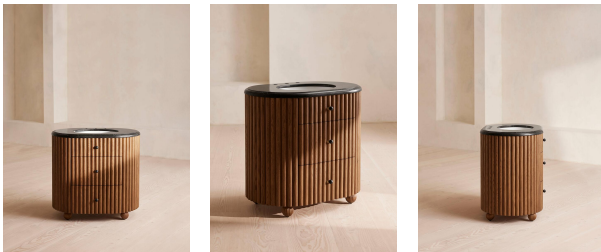

Carlisle Single Vanity, Black Marquina Marble

£2,995 Regular

£2,546 Membership

Product details

Inspired by Soho House Holloway, our Carlisle single vanity unit adds a touch of refined design to your bathroom. The wraparound style features a polished black Marquina marble top sourced from Spain, which is characterised by a black base with white veining and crystallisation, alongside a ceramic sink. Dark mid-tone oak ribbed panelling and matching Carrara marble handles bring this design together, complete with solid oak carved feet and two drawers for storage.

- Single vanity unit with a ceramic sink
 - Three tap holes
 - Wraparound shape
 - Polished black Marquina marble top sourced from Spain
 - Solid oak ribbed panelling
 - Dark mid-tone oak finish
 - One faux drawer and two storage drawers
 - Marquina marble and antique brass-finish handles
 - Solid oak carved feet
 - Styled with Lefroy Brooks Janey Mac taps in brushed brass and Portland Stone Skinny Metro tiles by Bert & May
 - Inspired by Soho House Holloway
- Please note, our delivery service does not include installation. We advise asking a qualified person to install your vanity unit.