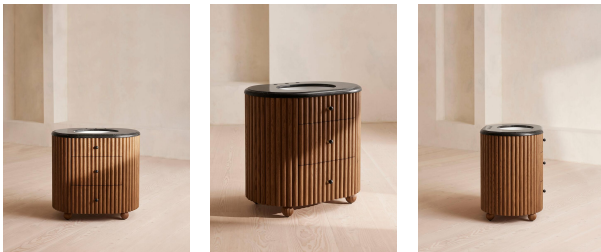

Carlisle Single Vanity, Black Marquina Marble

£2,995

Regular

£2,546

Membership

Product details

Inspired by Soho House Holloway, our Carlisle single vanity unit adds a touch of refined design to your bathroom. The wraparound style features a polished black Marquina marble top sourced from Spain, which is characterised by a black base with white veining and crystallisation, alongside a ceramic sink. Dark mid-tone oak ribbed panelling and matching Carrara marble handles bring this design together, complete with solid oak carved feet and two drawers for storage.

Single vanity unit with a ceramic sink Three tap holes Wraparound shape Polished black Marquina marble top sourced from Spain Solid oak ribbed panelling Dark mid-tone oak finish One faux drawer and two storage drawers Marquina marble and antique brass-finish handles Solid oak carved feet Styled with Lefroy Brooks Janey Mac taps in brushed brass and Portland Stone Skinny Metro tiles by Bert & May Inspired by Soho House Holloway Please note, our delivery service does not include installation. We advise asking a qualified person to install your vanity unit.