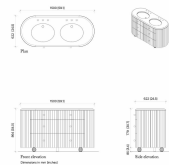

### Product details

Inspired by Holloway House, our Carlisle double vanity unit adds a touch of refined design to your bathroom. The wraparound style features a polished black Marquina marble top sourced from Spain, which is characterised by a black base with white veining and crystallisation, alongside twin ceramic sinks. Dark mid-tone oak ribbed panneling and matching Carrara marble handles bring this design together, complete with solid oak carved feet and ample drawers for storage.

### Dimensions

Product dimensions: H86.4 x W150 x D62.2cm / H34 x W59.1 x D24.5"

Product weight: 151kg / 332.9lbs

Number of boxes: 2