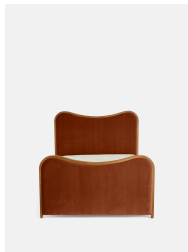

Lawrence Bed, Super King, Velvet, Rust

£3,995

Regular

£3,396

Membership

Sizes

King, Super King

Available in

Product details

As seen in Soho House Rome, our Lawrence bed has a show wood oak frame in a warm, mid-tone finish, offset with a curvaceous headboard and footboard. Upholstered in cotton velvet, this style will bring comfort and softness to your surroundings, while reshaping your bedroom space. Super-king upholstered bed Show wood oak frame in mid-tone finish Curvaceous headboard and footboard Upholstered velvet elements Available in other sizes Pair with our SH Hypnos Super King Mattress As seen in Soho House Rome

Dimensions

H150 x W224 x D194.7cm / H59.1 x W88.2 x D76.7"

Details

Assembly required: Yes

Composition: Frame; Engineered Hardwood, Veneer Oak, Poplar Wood. Feet; Beech. Fabric; 85% Cotton, 15% Polyester.

Fabric: Velvet

Feet: Beech

Filling: Foam

Frame: Engineered hardwood, veneer oak, poplar wood

Headboard height: 59cm

Material: Engineered hardwood, veneer oak, poplar wood

Removable legs: No

Under bed clearance: 25cm