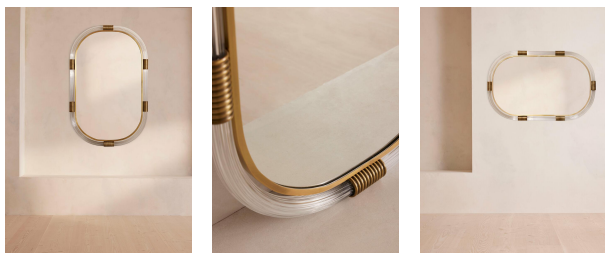

### Product details

Our Gina mirror is bathroom-safe, but can be used anywhere in the home for a contemporary touch. A ribbed lucite frame is accented with real solid brass detail, inspired by the finishes seen in White City House, while the curved, oblong shape is made to soften your interiors scheme.

- Clear resin mirror
- Crafted from ribbed lucite
- Real solid brass details
- Bathroom-safe
- Can be used anywhere in the home
- Inspired by White City House