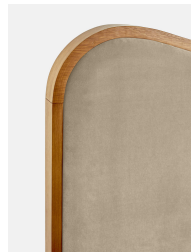

Lawrence Bed, Super King, Velvet, Camel

£3,995 Regular

£3,396 Membership

Sizes

King, Super King

Available in

- | | |
|---------------------------------------------------------------------------------------------------------|--------------------------------------------------------------------------------------------------------|
|  Velvet Rust |  Velvet Lichen |
|  Velvet Camel |  Velvet Royal Blue |
|  Velvet Porcelain |  Velvet Mustard |
|  Velvet Olive |  Velvet Taupe |
|  Velvet Antique Rose |  Velvet Grey Blue |

Product details

As seen in Soho House Rome, our Lawrence bed has a show wood oak frame in a warm, mid-tone finish, offset with a curvaceous headboard and footboard. Upholstered in cotton velvet, this style will bring comfort and softness to your surroundings, while reshaping your bedroom space. Super-king upholstered bed Show wood oak frame in mid-tone finish Curvaceous headboard and footboard Upholstered velvet elements Available in other sizes Pair with our SH Hypnos Super King Mattress As seen in Soho House Rome

Dimensions

H150 x W224 x D194.7cm / H59.1 x W88.2 x D76.7"

Details

Assembly required: Yes

Composition: Frame; Engineered Hardwood, Veneer Oak, Poplar Wood. Feet; Beech. Fabric; 85% Cotton, 15% Polyester.

Fabric: Velvet

Feet: Beech

Filling: Foam

Frame: Engineered hardwood, veneer oak, poplar wood

Headboard height: 59cm

Material: Engineered hardwood, veneer oak, poplar wood

Removable legs: No

Under bed clearance: 25cm