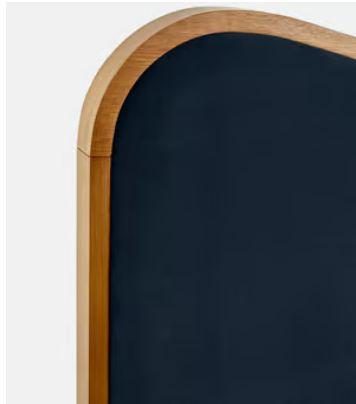

SOHO HOME

Lawrence Bed, Super King, Velvet, Royal Blue

£3,995 Regular price

£3,396 Member price

As seen in Soho House Rome, our Lawrence bed has a show wood oak frame in a warm, mid-tone finish, offset with a curvaceous headboard and footboard. Upholstered in cotton velvet, this style will bring comfort and softness to your surroundings, while reshaping your bedroom space.

Dimensions

Dimensions: H150 x W224 x D194.7cm / H59.1 x W88.2 x D76.7"

Number of boxes: 3

- **Box 1:** H233 x W35 x D28cm / H91.7 x W13.8 x D11"
- **Box 2:** H208 x W22 x D106cm / H81.9 x W8.7 x D41.7"
- **Box 3:** H208 x W19 x D166cm / H81.9 x W7.5 x D65.4"

Details

Assembly required: Yes

Composition: Frame; Engineered Hardwood, Veneer Oak, Poplar Wood. Feet; Beech. Fabric; 85% Cotton, 15% Polyester.

Fabric: Velvet

Feet: Beech

Filling: Foam

Frame: Engineered hardwood, veneer oak, poplar wood

Headboard height: 59cm

Material: Engineered hardwood, veneer oak, poplar wood

Removable legs: No

Under bed clearance: 25cm

Available in 2 sizes

King (H150 x W224 x D164.7cm / H59.1 x W88.2 x D64.8")

Super King (H150 x W224 x D194.7cm / H59.1 x W88.2 x D76.7")