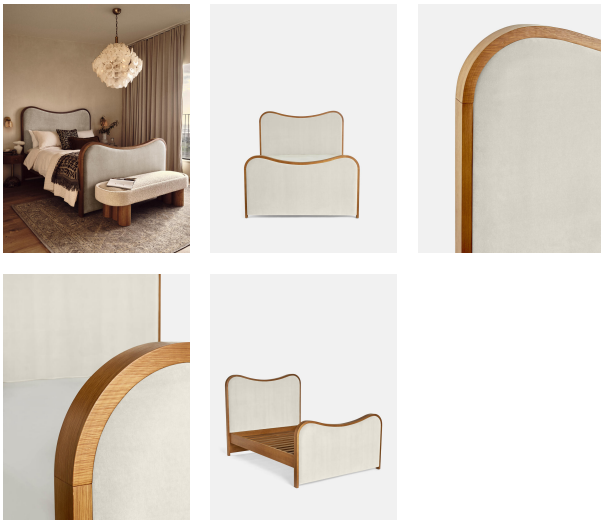

Lawrence Bed, Super King, Velvet, Porcelain

£3,995 Regular

£3,396 Membership

Sizes

King, Super King

Available in

- | | |
|---|--|
|  Velvet Rust |  Velvet Lichen |
|  Velvet Camel |  Velvet Royal Blue |
|  Velvet Porcelain |  Velvet Mustard |
|  Velvet Olive |  Velvet Taupe |
|  Velvet Antique Rose |  Velvet Grey Blue |

Product details

As seen in Soho House Rome, our Lawrence bed has a show wood oak frame in a warm, mid-tone finish, offset with a curvaceous headboard and footboard. Upholstered in cotton velvet, this style will bring comfort and softness to your surroundings, while reshaping your bedroom space. Super-king upholstered bed Show wood oak frame in mid-tone finish Curvaceous headboard and footboard Upholstered velvet elements Available in other sizes Pair with our SH Hypnos Super King Mattress As seen in Soho House Rome

Dimensions

H150 x W224 x D194.7cm / H59.1 x W88.2 x D76.7"

Details

Assembly required: Yes

Composition: Frame; Engineered Hardwood, Veneer Oak, Poplar Wood. Feet; Beech. Fabric; 85% Cotton, 15% Polyester.

Fabric: Velvet

Feet: Beech

Filling: Foam

Frame: Engineered hardwood, veneer oak, poplar wood

Headboard height: 59cm

Material: Engineered hardwood, veneer oak, poplar wood

Removable legs: No

Under bed clearance: 25cm