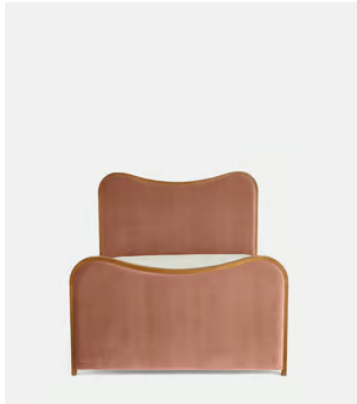

SOHO HOME

Lawrence Bed, Super King, Velvet, Antique Rose

£3,995 Regular price

£3,396 Member price

As seen in Soho House Rome, our Lawrence bed has a show wood oak frame in a warm, mid-tone finish, offset with a curvaceous headboard and footboard. Upholstered in cotton velvet, this style will bring comfort and softness to your surroundings, while reshaping your bedroom space.

Available in 1 sizes

Super King (H150 x W224 x D194.7cm / H59.1 x W88.2 x D76.7")

Details

Assembly required: Yes

Composition: Frame; Engineered Hardwood, Veneer Oak, Poplar Wood. Feet; Beech. Fabric; 85% Cotton, 15% Polyester.

Fabric: Velvet

Feet: Beech

Filling: Foam

Frame: Engineered hardwood, veneer oak, poplar wood

Headboard height: 59cm

Material: Engineered hardwood, veneer oak, poplar wood

Removable legs: No

Under bed clearance: 25cm