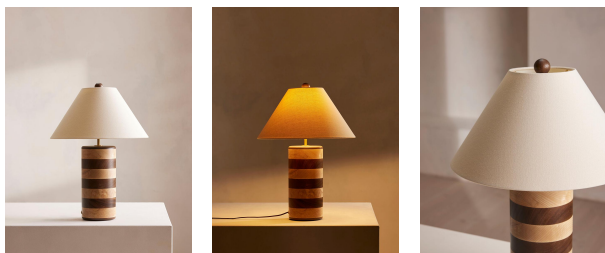

Anuel Table Lamp

£425 Regular

£361 Membership

Product details

An extension of the Anuel furniture range, the Anuel table lamp has a tonal stripe design in ebonised wood and natural oak, taking inspiration from Soho House Rome. Complemented with a cream linen shade, this lamp will update a side table with a bold design aesthetic.

Dimensions

Product dimensions: H63 x W45.2 x D45.2cm / H24.8 x W17.8 x D17.8"

Product weight: 8kg / 17.6lbs

Packaged or boxed dimensions: H48 x W49 x D49cm / H18.9 x W19.3 x D19.3"

Packaged or boxed weight: 8kg / 17.6lbs