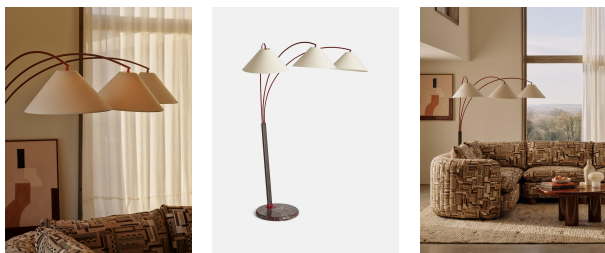

Parker Floor Lamp

£2,750 Regular

£2,338 Membership

Product details

The Parker lamp is designed to be a focal point in any room. Inspired by the 1960s interiors of White City House, a multi-head arched frame has been given a red lacquered finish for a touch of colour, with three diffused cream linen lampshades that can be removed for a brighter light setting. Adjustable arms allow this light to adapt to your living space, anchored by a honed Rosso Levanto marble base.

Multi-head floor lamp Honed Rosso Levanto marble base Deep red to black with white veining Natural variation in the stone means no two are the same Red lacquered frame Three diffused linen lampshades Recommended bulb: Tala 6W Globe LED Inspired by White City House

Dimensions

H199.7 x W180.4 x D125.5cm / H78.6 x W71 x D49.4"

Weight

28.8kg / 63.5lbs

Details

Assembly required: yes

Bulb style: 3 / E27 / 5W

Bulb(s) included: No