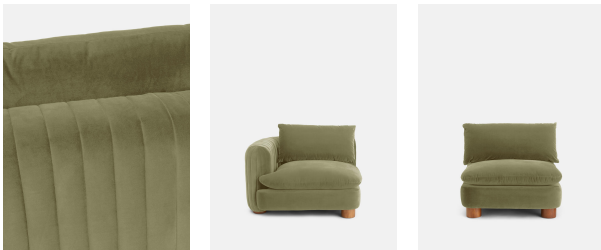

Vivienne Sectional Sofa, Four Seater, Velvet Lichen, Us

£4,585

Regular

£3,897

Membership

Product details

The eighth floor at White City House forms the inspiration for the Vivienne modular sofa. Upholstered in rich velvet, it features pleated stitch detailing, cylindrical legs and a wraparound back. Low lounge sitting makes this piece ideal for cosy evenings. Coordinate and configure with other pieces in the Vivienne collection for the sofa shape of your choice.

- Four Seater modular sofa
- Upholstered in cotton velvet
- Pleated stitch detailing
- Cylindrical legs
- Wraparound arms and back
- Inspired by White City House

Dimensions

Product dimensions: H83 x W332 x D105cm / H32.7 x W130.7 x D41.3"

Product weight: 52kg / 114.6lbs

Packaged or boxed dimensions: H65 x W124 x D74cm / H25.6 x W48.8 x D29.1"

Packaged or boxed weight: 65kg / 143.3lbs

Number of boxes: 3

* Box 1 & 2 : H74 x W124 x D110cm / H29.3 x W48.8 x D43.3"

Feet: Birch

Frame: Engineered Hardwood

Removable cushions: Yes

Removable legs: No

Seat depth: 57cm

Seat height: 47cm

Seat width: 93cm

Spring count: 15