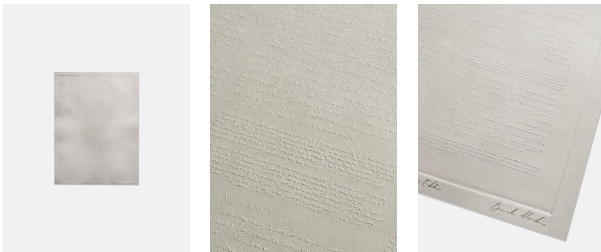

SOHO HOME

Spring Sometime Rises In Me Too (script), Mist Edition By Sarah Hardie

£350 Regular

£298 Membership

Product details

After the sell-out success of the limited edition print created by Sarah Hardie, "Spring sometime rises in me too (Script)", in 2021, comes her second edition for Soho Home as part of our Soho Editions, "Spring sometime rises in me too (Script) - Mist Edition". The Scottish-Italian research-based interdisciplinary artist explores what she refers to as the "amorous politics of the voice" and how we connect through it, through a feminist, often psychoanalytic, lens within her practice. She was selected as the winner of the Soho House Art Prize 2020 by Kate Bryan, Maria Balshaw and Hebru Brantley.

This print is a blind emboss of the screenplay for her artist's film or "symphonic film essay", 'Spring sometimes rises in me too', created as a result of winning the Soho House Art Prize in 2020. The title is taken from Zadie Smith's essay "Peonies" from the publication "Intimations: Six Essays" in which she discusses her resistance / submission to nature, as a woman. Within this work, Hardie interrogates the resonance of the mother's voice in the child, its echoes and imprints: what is lost from one generation to another; what remains; and what, when cultivated, grows. Metaphors for motherhood abound within it; the potential of which, a thirty-something year old woman felt slowly slipping away from her over Summer 2020, when this piece was produced.

The print, like the film, explores the "marks" our mothers' love and voice leave on "us", as well as the marks we leave on others, and the earth around us, through our care (or lack of it). Made by pressing a metal plate into paper, leaving the marks of the artist's handwritten script in it, the making process follows the meaning of the script it reveals.