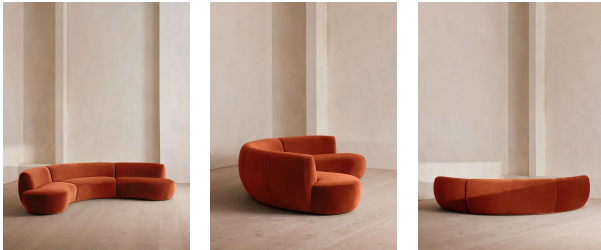

Aline Serpentine Modular Sofa, Four Seater, Rust Velvet

£5,085

Regular

£4,322

Membership

Available in

- | | |
|---|--|
|  Velvet Olive |  Velvet Lichen |
|  Velvet Camel |  Velvet Porcelain |
|  Velvet Mustard |  Velvet Grey Blue |
|  Velvet Royal Blue |  Boucle Natural |
|  Velvet Rust |  Velvet Taupe |
|  Velvet Antique Rose | |

Sizes

Three Seater Sofa, Four Seater Sofa

Product details

Our Aline Serpentine sofa recreates the relaxed, sociable atmosphere of Soho House Stockholm. Upholstered in rich velvet, this modular design consists of three parts: a left, right and middle section, which can be arranged into your desired shape. Its curvaceous shape brings people together, making it ideal for long afternoon conversations and evening get-togethers. Available in a range of colors, the palette is full of rich Art Deco-inspired shades that are drawn from - and complementary to - Sweden's historic architecture.

- Four seater modular sofa
- Upholstered in cotton velvet
- Curved shape
- Inspired by Soho House Stockholm

Dimensions

Product dimensions: H73 x W343 x D182cm / H28.7 x W135 x D71.7"

Product weight: 133kg / 293.2lbs

Packaged or boxed dimensions: H69 x W112 x D79cm / H27.1 x W44 x D31"

Packaged or boxed weight: 68.9kg / 151.9lbs

Number of boxes: 3

* Box 1 & 2 : H79 x W112 x D192cm / H31 x W44 x D75.5"

* Box 3 & 4 : H79 x W162 x D108cm / H31 x W63.8 x D42.5"