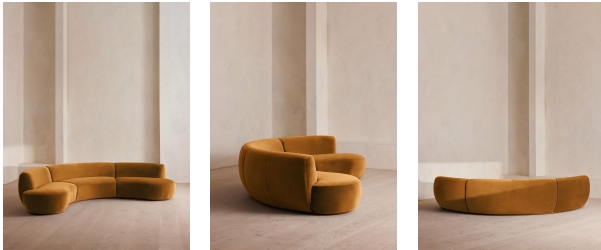

Aline Serpentine Modular Sofa, Four Seater, Mustard Velvet

£5,085

Regular

£4,322

Membership

Available in

- | | |
|---|--|
|  Velvet Olive |  Velvet Lichen |
|  Velvet Camel |  Velvet Porcelain |
|  Velvet Mustard |  Velvet Grey Blue |
|  Velvet Royal Blue |  Boucle Natural |
|  Velvet Rust |  Velvet Taupe |
|  Velvet Antique Rose | |

Sizes

Three Seater Sofa, Four Seater Sofa

Product details

Our Aline Serpentine sofa recreates the relaxed, sociable atmosphere of Soho House Stockholm. Upholstered in rich velvet, this modular design consists of three parts: a left, right and middle section, which can be arranged into your desired shape. Its curvaceous shape brings people together, making it ideal for long afternoon conversations and evening get-togethers. Available in a range of colors, the palette is full of rich Art Deco-inspired shades that are drawn from - and complementary to - Sweden's historic architecture.

- Four seater modular sofa
- Upholstered in cotton velvet
- Curved shape
- Inspired by Soho House Stockholm

Dimensions

Product dimensions: H73 x W343 x D182cm / H28.7 x W135 x D71.7"

Product weight: 133kg / 293.2lbs