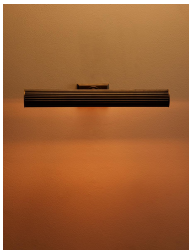

Ashby Picture Light, 18"

£295

Regular

£251

Membership

Sizes

18"

Product details

Recreate the Soho House art aesthetic in your own home with our Ashby picture light. Designed to complement your artworks' surroundings, this functional and adjustable design has been crafted using aged, real solid brass for a vintage look with ribbed detail. Available in two sizes, use it to add character and personality, as we would in Soho House Hong Kong with multiple picture walls.

Dimensions

Product dimensions: H7 x W46 x D24cm / H3 x W18 x D9"

Product weight: 3kg / 6.6lbs

Packaged or boxed dimensions: H15 x W55 x D35cm / H5.8 x W21.5 x D13.8"

Packaged or boxed weight: 3.7kg / 8.2lbs