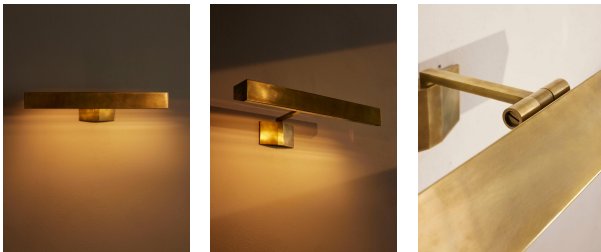

### Sizes

18"

### Product details

Recreate the Soho House art aesthetic in your own home with our Enrica picture light. Designed to complement your artworks' surroundings, this functional and adjustable design has been crafted using solid brass, which will patina over time. Available in two sizes, use it to add character and personality, as we would in Shoreditch House with multiple picture walls.

- 18 inch picture light
- Solid brass design
- Patinas over time
- Available in two sizes
- Adjustable and functional
- Inspired by Shoreditch House