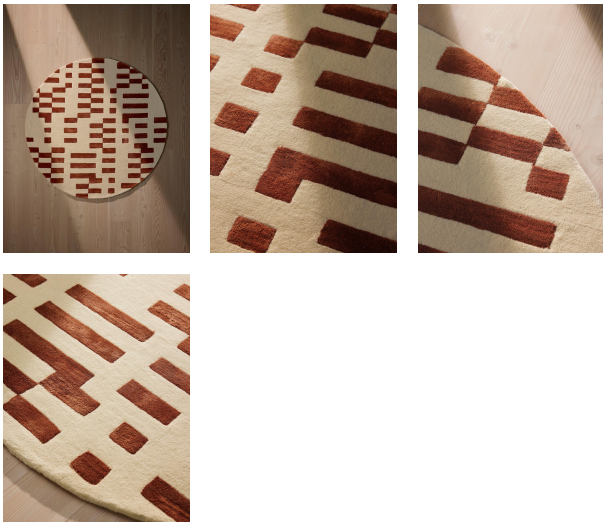

Raya Rug, Rust, Round, 200 X 200cm

£795 Regular

£676 Membership

Product details

Referencing the geometric patterns at White City House, the round Raya rug features a bold, linear pattern designed by our in-house team. Hand-tufted by a group of skilled artisans in India, a contrasting wool and viscose pile creates texture and sheen underfoot.

- Geometric pattern
- Wool and viscose pile
- Designed in-house
- An extension of our Raya rug range
- Available in Black and Rust
- Inspired by White City House

Dimensions

Product dimensions: H202 x W200 x D1cm / H6'7" x W6'6" x D0.8"

Composition: Pile: 52% Wool, 48% Viscose - Base: 96% Polyester, 4% Viscose - Overall: 47% Wool, 44% Viscose, 9% Polyester

Construction: Hand Tufted

Pile: Wool