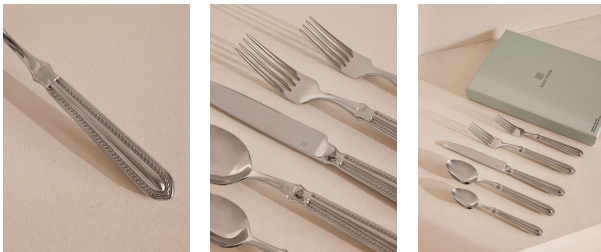

SOHO HOME

Randwick Cutlery, Set Of 20

£340 Regular

£289 Membership

Product details

Our Randwick cutlery is a modern take on traditional flatware, inspired by Soho House Paris. The shape references its classic design with a weighted handle and tear-drop edge, as well as twisted rope detail for an element of texture. 20-piece cutlery set Includes four forks, four salad forks, four knives, four teaspoons and four soup spoons Stainless steel Designed in-house Vintage design Tapered handles Twisted border detail Comes in a Soho Home gift box Inspired by Soho House Paris

Dimensions

H27 x W18.5 x D35cm / H10.6 x W7.3 x D13.8"

Weight

0.63kg / 1.4lbs

Details

Additional dimensions: Dinner Knife: H1.9 x W2 x L24cm / Dinner Spoon: H2.5 x W4 x L21cm / Dinner Fork: H2.9 x W2.4 x L21.5cm / Teaspoon: H1.7 x W3.2 x L18cm / Salad Fork: H2.5 x W2.1 x L17.1cm

Assembly required: No

Care instructions: We recommend handwashing new flatware before the first use.

Rinse foods from flatware, especially those with high salt content

like butter. Avoid soaking in water for a prolonged period of time.

Dishwasher safe: Yes

Material: Stainless Steel

Microwave safe: No

Oven safe: No