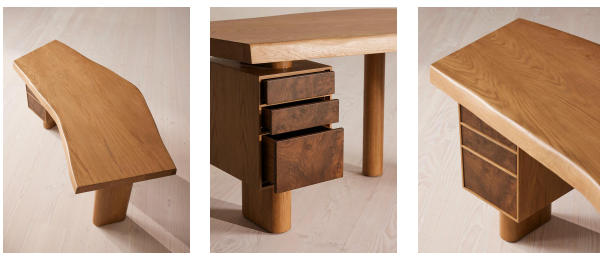

Arranmore Desk, Walnut Burl

£2,995

Regular

£2,546

Membership

Product details

The Arranmore desk combines solid oak legs with complementing accents of walnut burl, a veneer characterised by a rich chocolate brown colouring and cloud-like swirls. Echoing the shapes and finishes of Soho Roc House, the organic edge top rests on three solid pill-shaped timber legs to bring an angular dimension to your home office.

- Solid wood desk
- Mid-tone oak and walnut burl veneer drawer fronts
- Two small drawers and one larger drawer
- Faux organic-edge top
- Three solid pill-shaped timber legs
- Please allow an additional 5cm in the width of your space to take into account the curved shape of this desk
- Inspired by Soho Roc House

Composition: Oak Wood, Beech Wood, Poplar Wood, MDF, Oak Veneer and Walnut Burl Veneer

Drawer dimensions: Small Drawers: H4.4 x W25 x D34cm / Large Drawer: H13.7 x W25 x D34cm

Feet: Plastic Glide

Frame: Oak Wood, Beech Wood, Poplar Wood and MDF