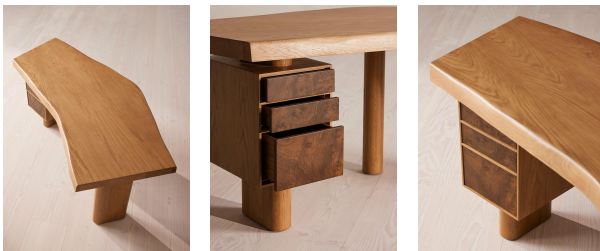

### Product details

The Arranmore desk combines solid oak legs with complementing accents of walnut burl, a veneer characterised by a rich chocolate brown colouring and cloud-like swirls. Echoing the shapes and finishes of Soho Roc House, the organic edge top rests on three solid pill-shaped timber legs to bring an angular dimension to your home office.

- Solid wood desk
- Mid-tone oak and walnut burl veneer drawer fronts
- Two small drawers and one larger drawer
- Faux organic-edge top
- Three solid pill-shaped timber legs
- Please allow an additional 5cm in the width of your space to take into account the curved shape of this desk
- Inspired by Soho Roc House

### Dimensions

Product dimensions: H78 x W187 x D88cm / H30.7 x W73.6 x D34.6"

Product weight: 77kg / 169.8lbs

Number of boxes: 2

Feet: Plastic Glide

Frame: Oak Wood, Beech Wood, Poplar Wood and MDF

Removable legs: Yes