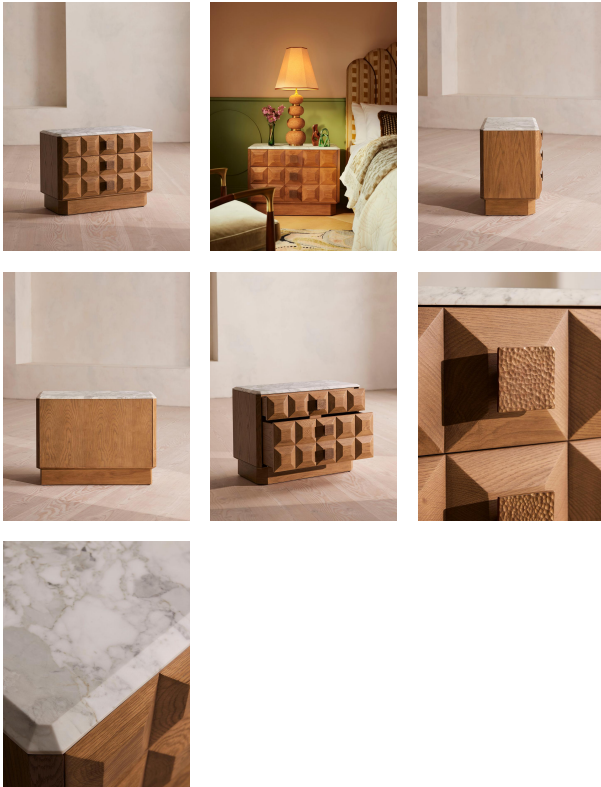

Marius Bedside Table, Large, Arabescato Corchia Marble

£1,595 Regular

£1,356 Membership

Product details

Our Marius bedside table is characteristic of the mixed material finishes found in the bedrooms of Soho House Barcelona. Crafted from European oak, this piece is complemented with a honed Arabescato Corchia marble top sourced from Italy. Relief geometric pattern drawer fronts highlight the craftsmanship behind this unique design, with hammered antique brass handles adding another material contrast. This wider style of the two features one classic top drawer and a taller bottom drawer for larger storage items, resting on a chamfered rectangular base.

Dimensions

Product dimensions: H60 x W80 x D44cm / H23.6 x W31.5 x D17.3"

Product weight: 54kg / 119lbs

Packaged or boxed dimensions: H94 x W97 x D62cm / H37 x W38.2 x D24.2"

Packaged or boxed weight: 63kg / 138.9lbs

polish. Avoid contact with water and other liquids. Always use a

coaster.

Composition: Oak Wood, MDF, Plywood, Oak Veneer and Arabescato Corchia Marble

Drawer dimensions: Small Drawer: H8.8 x W71 x D28cm / Large Drawer: H24 x W71 x D28cm