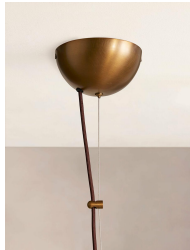

Velma Pendant

£495

Regular

£421

Membership

Product details

Echo the natural material finishes of our coastal Houses with our Velma pendant. This tiered design is inspired by Little Beach House Malibu, handwoven from a mid-tone rattan with a large globe inside to diffuse light throughout the room.

- Rattan ceiling lampshade
- Tiered design
- Handwoven from mid-tone rattan
- Large globe inside
- Inspired by Little Beach House Malibu

Dimensions

Product dimensions: H40 x W75 x D75cm / H16 x W30 x D30"

Product weight: 10kg / 22lbs

Packaged or boxed dimensions: H53.8 x W82 x D82cm / H21.2 x W32.3 x D32.3"

Packaged or boxed weight: 10.2kg / 22.5lbs