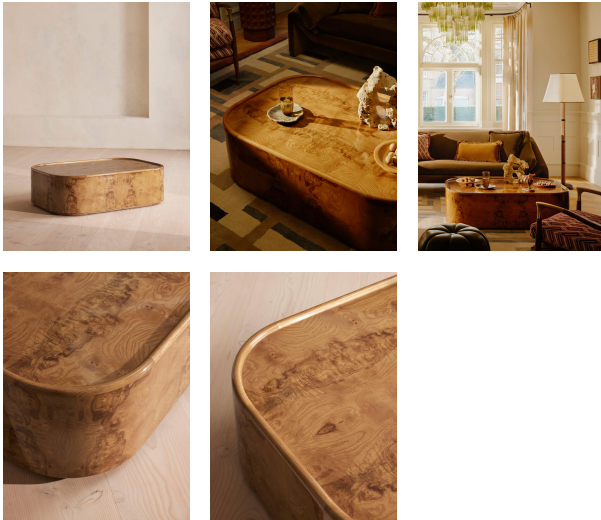

Dawson Coffee Table, Olive Ash Burl

£2,495 Regular

£2,121 Membership

Product details

The Dawson coffee table is our new way of showcasing burl in the home. Inspired by Soho House Paris and the classic aesthetic seen in every room, this piece displays the large, open swirl patterns of ash burl to bring warmth and depth to any interior scheme. The rounded, oblong shape adds softness with solid lip detail and V grooving around the perimeter for clean, sculptural lines, while the high-gloss lacquer finish creates lustrous shine. Foot glides subtly raise this coffee table off the floor to create an instant focal point in the room. Each of these coffee tables has natural variations in the wood, making each piece unique.

- Burl wood coffee table
- Ash burl craftsmanship
- Natural variations in the wood make each piece unique
- High-gloss lacquer finish
- Rounded oblong shape
- Solid lip detail
- V grooving around perimeter
- Foot glides to base
- Inspired by Soho House Paris