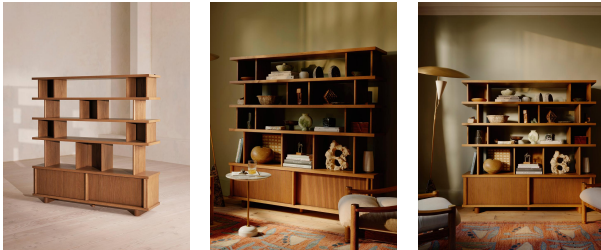

SOHO HOME

Marin Shelving Unit

£3,795 Regular

£3,226 Membership

Product details

You will find similar shelving units to the Marin design in Soho House Chicago, which this piece is inspired by. Crafted from solid American oak, the mid-tone finish and vertical grooved details echo the House's vintage aesthetic, with an array of alternating shelves that sit above a sideboard unit designed for multiple use, from book storage to displaying objects. Reinforced sliding doors below keep other storage elements hidden, with an internal shelf that can be adjusted to suit your needs. Use against the wall or as a divider to create different zones in the room.

Dimensions

Product dimensions: H170 x W170 x D38cm / H66.9 x W66.9 x D15"

Product weight: 144kg / 317.5lbs

Number of boxes: 3

Details

Adjustable shelf?: Yes

Assembly required: Yes

Care instructions: Dust often using a clean, soft, dry and lint-free cloth. Blot spills immediately and wipe with a clean, damp, cloth. We do not

recommend the use of chemical cleansers, abrasives or furniture

polish. Avoid contact with water and other liquids.

Clearance: 9cm

Composition: American Oak Wood, MDF and Iron

Door dimensions: H35 x W163 x D33cm

Feet: Plastic Glide

Frame: American Oak Wood and MDF

Hardware: Metal support plates and sliding door mechanism

Removable legs: No