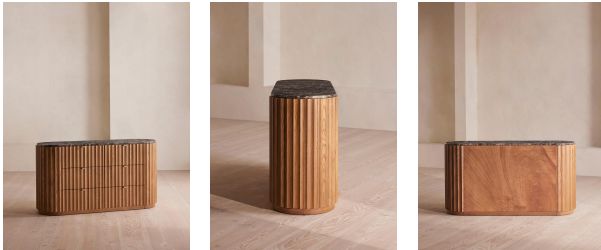

Railton Six Drawer Dresser, Dark Emperador Marble

£2,495 Regular

£2,121 Membership

Product details

Our Railton dresser has been crafted with a solid oak-clad frontage to echo the Brutalist exterior of Soho House Rome with sculptural, curved lines. A honed Spanish Emperador marble top creates a rich contrast against the oak's warm wood tones. The wraparound shape is defined with sculptural ridges to create depth and dimension in the bedroom, living room or hallway.

Dimensions

Product dimensions: H84 x W157 x D50cm / H33.1 x W61.8 x D19.7"

Product weight: 117kg / 257.9lbs

Packaged or boxed dimensions: H109 x W166 x D59cm / H42.7 x W65.4 x D23"

Packaged or boxed weight: 162kg / 357.1lbs

polish. Avoid contact with water and other liquids.

Composition: Oak Wood, Poplar Wood, Plywood, MDF, Oak Veneer, Steel and Dark Emperador Marble

Drawer dimensions: H15 x W48.6 x D33.7cm

Feet: Plastic glide

Frame: Oak wood

Removable legs: No