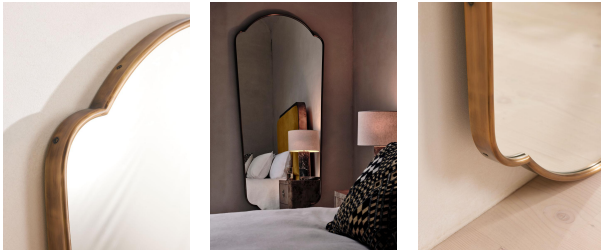

Betty Mirror, Tall, Bathroom Safe

£1,295 Regular

£1,101 Membership

Product details

Inspired by vintage 1960s Italian modernist mirrors and White City House, our tall Betty mirror features a sleek, curved frame in an antique brass. Available in either tall or short, it's designed to hang on the wall anywhere in the home, while giving the illusion of more space.

Dimensions

Product dimensions: H179 x W80 x D3.5cm / H70.5 x W31.5 x D1.5"

Product weight: 27.1kg / 59.7lbs

Packaged or boxed dimensions: H196 x W97 x D21cm / H77.2 x W38.2 x D8.3"

Packaged or boxed weight: 38.6kg / 85.1lbs