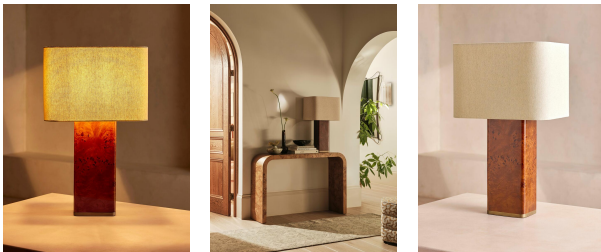

Remi Rectangle Table Lamp, Mappa Burl

£495 Regular

£421 Membership

Product details

The Remi table lamp transforms your living space through warm, wood finishes. Designed with a rectangular base in dark oak mappa burl, this decorative veneer contrasts a lighter brown wood with a darker, bark-like pattern of tight clusters to add depth and interest to your interiors. Complemented with a natural linen shade, each lamp is one of a kind due to the variation in the wood. All of our portable lamps are fitted with dimmer switches, allowing you to tailor the light level to your mood.

- Rectangle base
- Dark oak mappa burl body
- Antique brass details
- Natural linen rectangular shade
- Each lamp is unique due to the variation in the wood
- Inspired by 180 House

Dimensions

Product dimensions: H70 x W43 x D31cm / H27.6 x W16.9 x D12.2"