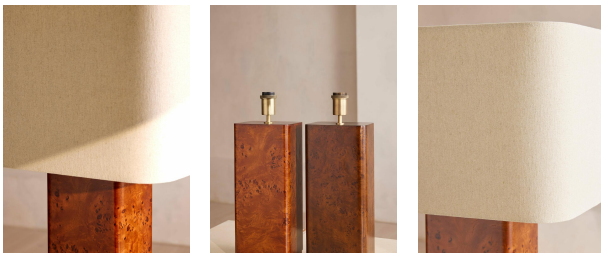

Remi Rectangle Table Lamp, Mappa Burl

£495 Regular

£421 Membership

Product details

The Remi table lamp transforms your living space through warm, wood finishes. Designed with a rectangular base in dark oak mappa burl, this decorative veneer contrasts a lighter brown wood with a darker, bark-like pattern of tight clusters to add depth and interest to your interiors. Complemented with a natural linen shade, each lamp is one of a kind due to the variation in the wood. All of our portable lamps are fitted with dimmer switches, allowing you to tailor the light level to your mood.

- Rectangle base
- Dark oak mappa burl body
- Antique brass details
- Natural linen rectangular shade
- Each lamp is unique due to the variation in the wood
- Inspired by 180 House

Dimensions

Product dimensions: H70 x W43 x D31cm / H27.6 x W16.9 x D12.2"