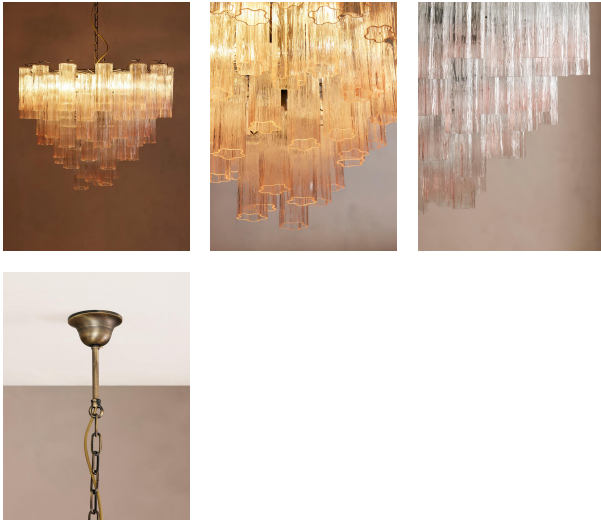

Dimensions

Product dimensions: H63 x W75 x D75cm / H25 x W30 x D30"

Product weight: 29kg / 63.9lbs

Packaged or boxed dimensions: H64 x W79 x D79cm / H25 x W31.1 x D31.1"

Packaged or boxed weight: 35.4kg / 78lbs