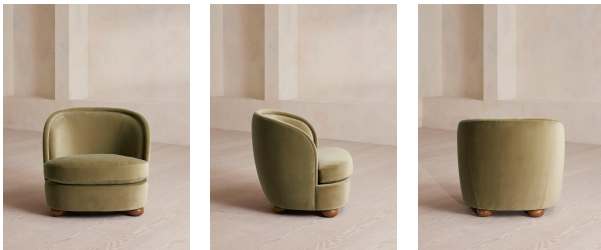

Blair Tub Armchair, Velvet, Lichen

£895 Regular

£761 Membership

Available in

 Velvet Lichen

Product details

Our Blair tub armchair is a classic and versatile interior designed to work in any room of the home. Inspired by Soho House 40 Greek Street, rich velvet upholstery is met with piped edges for a clean finish. Resting on solid oak bun feet, this piece also features a feather-wrapped seat cushion to provide optimum comfort when relaxing.

- Tub armchair
- Curved silhouette
- Fully upholstered in velvet
- Also available in other colours
- Oak bun feet
- Piped edges
- Feather-wrapped seat cushion
- Inspired by Soho House 40 Greek Street

Dimensions

Product dimensions: H84.5 x W64 x D75cm / H33.3 x W25.2 x D29.5"

Product weight: 15.6kg / 34.4lbs

Packaged or boxed dimensions: H79 x W75 x D80cm / H31 x W29.5 x D31.5"

Packaged or boxed weight: 23.6kg / 52lbs

Filling: Feather, foam and fibre

Frame: Birch frame with brass effect finish

Removable cushions: Yes

Removable legs: No

Seat depth: 45cm

Seat height: 46cm

Seat width: 56cm