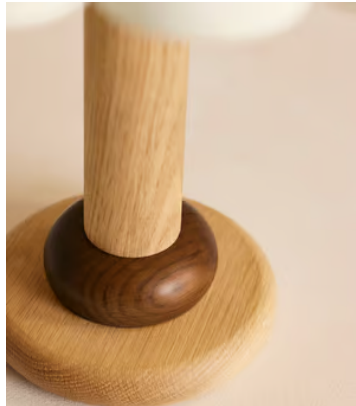

SOHO HOME

Ferguson Table Lamp, Neutral

£275 Regular price

£234 Member price

The lacquered oak stem of this table lamp is topped with a scalloped linen shade.

The design details of 180 House inspired the silhouette of the Ferguson table lamp. Its classic shape pairs a high-shine, stained base with a light linen shade.

Dimensions

Dimensions: H44 x W38 x D38cm / H17 x W15 x D15"

Weight: 2kg / 4.4lbs

Packaged dimensions: H37 x W47 x D47cm / H14.6 x W18.5 x D18.5"

Packaged weight: 2kg / 4.4lbs

Details

Assembly required: Yes

Base dimensions: H27 x W14cm

Bulb style: E14 6Watt Maximum TYPE B dimmable LED candle light bulb.

Bulb(s) included: No

Cable length: 180cm

Dimmable: Yes

Electrician required: No

IP Rating: IP20

Lighting Certification UK: CE

Shade dimensions: H18 x D38cm