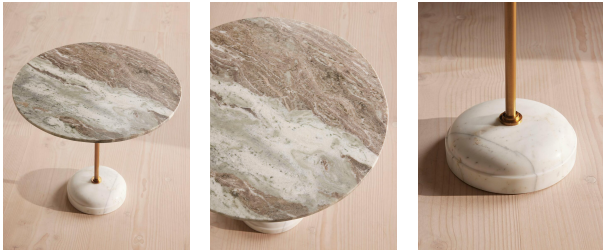

Green

Sizes

Large

Product details

Our Fleet side table features a Terra Bianca marble top, characterised by a white base with intricate brown and grey veining.

A central stem in antique brass and satin finishes elevate this marble design through a contemporary mix of materials, while referencing similar finishes seen in 180 House.

to be clean with extreme delicacy: it is porous and can absorb

liquids resulting in stains. Poliform surfaces are treated with a

special anti-stain and anti-oil product; nonetheless, spills of

wine, coffee, lemon, vinegar and other products containing

Material: Terra Bianca Marble and Stainless Steel

Removable legs: Yes