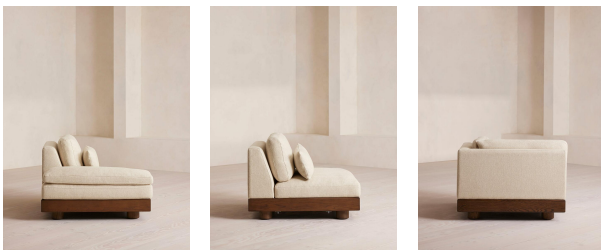

Truro Modular Sofa, Left Arm Module, Textured Linen

£2,495

Regular

£2,121

Membership

Product details

Our Truro modular sofa works as a two, three or four-seater style depending on the size of your individual living space. Upholstered in textured linen for subtle tactility, the low shape is made for laidback moments, complete with comfy feather-wrapped cushions and a solid oak base.

- Modular sofa
- Upholstered in textured linen
- Low shape
- Feather-wrapped cushions
- Solid oak base
- Inspired by Soho Roc House

Dimensions

Product dimensions: H66 x W122 x D102cm / H26 x W48 x D40"

Product weight: 52.1kg / 114.9lbs

Packaged or boxed dimensions: H135 x W113 x D65cm / H53 x W44.5 x D25.5"

Packaged or boxed weight: 66.3kg / 146.2lbs

Details

Arm height: 46cm

Assembly required: Yes

Feet: Oak

Filling: Foam, Feather down and Fiber

Frame: Oak and engineered hardwood

Removable cushions: Yes

Removable legs: No

Seat depth: 61cm

Seat height: 38.7cm

Seat width: 88.9cm