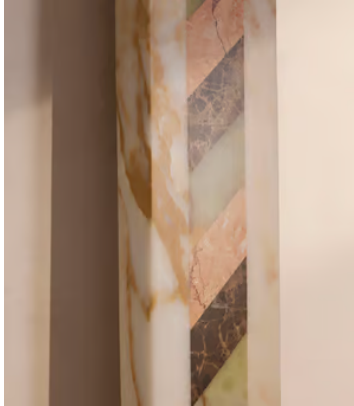

SOHO HOME

Charli Mirror

£2,495 Regular price

£2,121 Member price

Dark Emperador, Gold Carrara and Rosa Tea marbles are arranged in both linear and diagonal formations to create a centrepiece.

Echoing the vibrant mix of marbles in Soho House Rome, the Charli floor-standing mirror is pieced together from green onyx stone and contrasting Spanish Dark Emperador, Gold Carrara and Rosa Tea marbles in a diagonal formation. This centrepiece is designed to coordinate with our Charli coffee and dining tables.