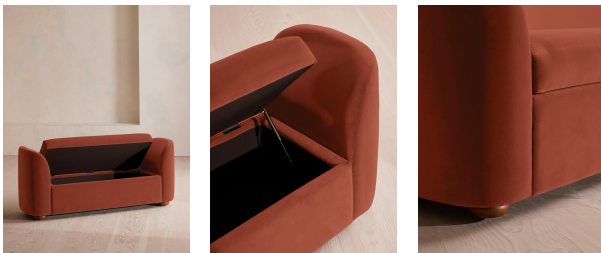

Athena Bench, Velvet, Rust

£1,295

Regular

£1,101

Membership

Available in

	Velvet Rust		Velvet Lichen
	Velvet Camel		Velvet Royal Blue
	Velvet Porcelain		Velvet Mustard
	Velvet Olive		Velvet Taupe
	Velvet Antique Rose		Velvet Grey Blue

Product details

Ideal for placing at the end of the bed as additional storage or seating, our Athena bench has curved, tapered arms with space under the seat to keep your possessions. Upholstered in rich velvet, this piece echoes the 1960s-style interiors of White City House.

Dimensions

Product dimensions: H67 x W161 x D50cm / H27 x W64 x D20"

Product weight: 44.7kg / 98.5lbs

Packaged or boxed dimensions: H80 x W226 x D102cm / H31.5 x W89 x D40.2"

Packaged or boxed weight: 120kg / 264.6lbs

Removable cushions: Yes

Removable legs: No

Seat depth: 50cm

Seat height: 48cm

Seat width: 115cm